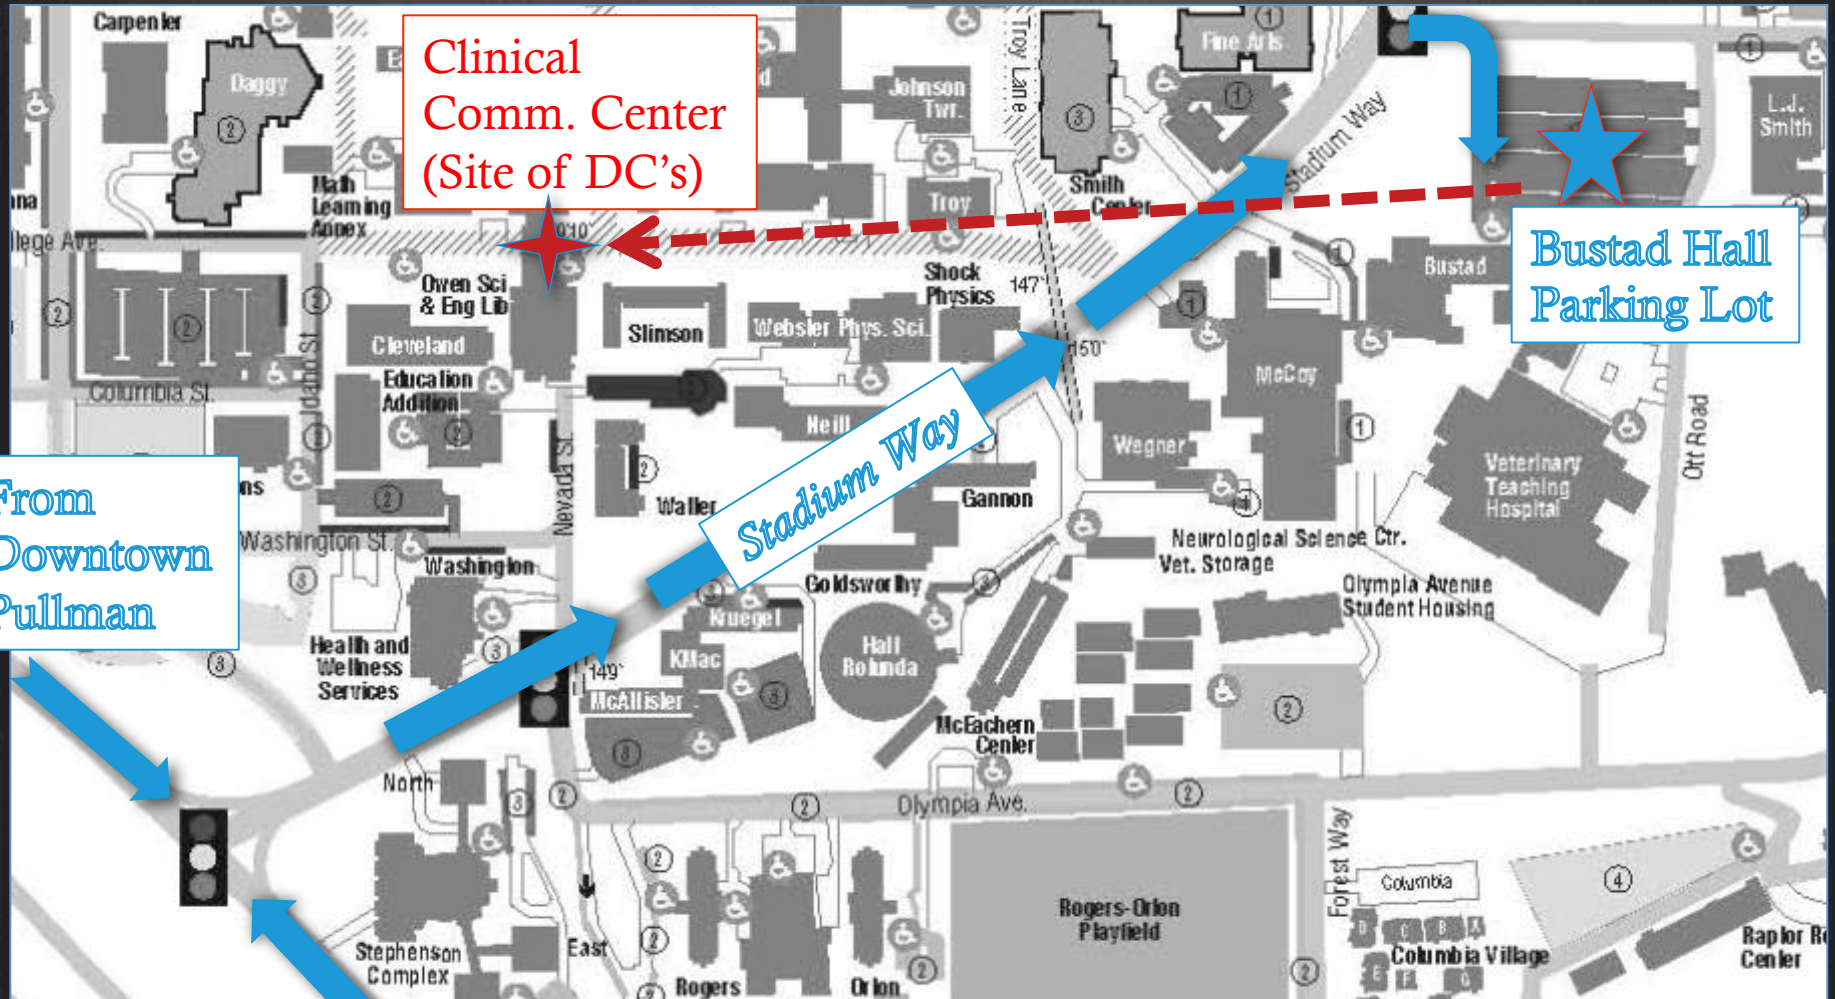

DC Client WSU Campus Map

Clinical
Comm. Center
(Site of DC's)

Bustad Hall
Parking Lot

From
Downtown
Pullman

Stadium Way

From Moscow, ID

Key: = Driving directions to parking lot
 = Walking directions to site of DC's